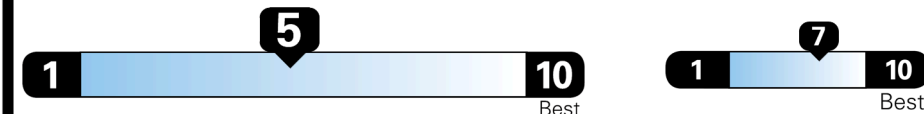

EPA DOT Fuel Economy and Environment

Gasoline Vehicle

Fuel Economy
25 MPG
combined city/hwy
4.0 gallons per 100 miles
Small SUVs range from 14 to 123 MPG. The best vehicle rates 132 MPGe.
23 city
28 highway

You spend $750 more in fuel costs over 5 years compared to the average new vehicle.

Annual fuel cost $1,750

Fuel Economy & Greenhouse Gas Rating (tailpipe only)   **Smog Rating** (tailpipe only)

This vehicle emits 351 grams CO₂ per mile. The best emits 0 grams per mile (tailpipe only). Producing and distributing fuel also create emissions; learn more at fuel economy.gov.

Actual results will vary for many reasons, including driving conditions and how you drive and maintain your vehicle. The average new vehicle gets 28 MPG and costs $8,000 to fuel over 5 years. Cost estimates are based on 15,000 miles per year at $ 2.95 per gallon. MPGe is miles per gasoline gallon equivalent. Vehicle emissions are a significant cause of climate change and smog.

fuel economy.gov

Calculate personalized estimates and compare vehicles

Manufacturer's suggested retail price includes manufacturer's recommended pre-delivery service. Gasoline license and title fees state and local taxes and dealer installed options and accessories are not included in the manufacturer's suggested retail price. This label has been affixed to this vehicle by Hyundai Motor America, pursuant to the requirements of 15 U.S.C. 1231 et seq. which prohibits its removal or alteration prior to delivery to the ultimate purchaser.

PARTS CONTENT INFORMATION FOR VEHICLE IN THIS CARLINE:
U.S./CANADIAN PARTS CONTENT: 50 %
MAJOR SOURCES OF FOREIGN PARTS CONTENT: KOREA: 35 %

Note: Parts content does not include final assembly, distribution, or other non-parts costs.

FOR THIS VEHICLE:
FINAL ASSEMBLY POINT: MONTGOMERY, ALABAMA, U.S.A.
COUNTRY OF ORIGIN:
ENGINE: U.S.A.
TRANSMISSION: U.S.A.

128 A 1